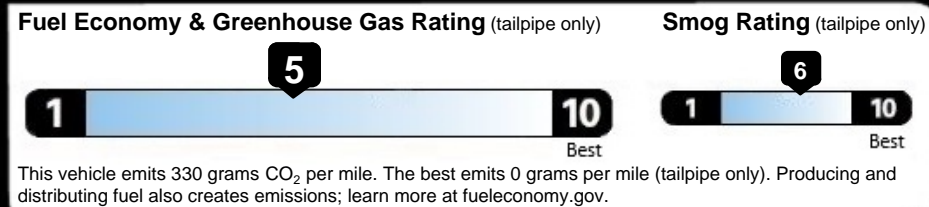

Leather-Trimmed Upholstery
Heated Leather Wrapped Steering Wheel
Keyless Access w/ Push-Button Start & Power Rear Gate
60/40 Split Fold-Down Rear Seatback & Multi-Use Cargo Cover
10-Way Power Driver's Seat: Includes 2-Way Lumbar Support
8-Way Power Front Passenger Seat
All-Weather Package w/ Heated Front Seats
Heated Rear Seat: Outboard Seat Positions

LIMITED WARRANTY/ROADSIDE ASSISTANCE

3 Years / 36,000 Miles Basic
5 Years / 60,000 Miles Powertrain
5 Years / Unlimited Mileage Rust Perforation
3 Years / 36,000 24/7 Roadside Assistance
See Owner Info Kit & Warranty for Details

OPTIONAL EQUIPMENT AND OTHER ITEMS

Manufacturer's Suggested Retail Price	$41,715.00
Exterior Color: Ice Silver Metallic	
Full Tank of Gas	INCLD
Standard Option: 34	
Outback Mirror Package	$751.00
Auto-Dimming Mirror with Compass and HomeLink	
Auto-Dimming Exterior Mirror	
All-Weather Floor Liners	$207.00
Rear Bumper Cover	$187.00
Rear Seatback Protector	$156.00
LED Upgrade	$79.00

EPA DOT Fuel Economy and Environment

Fuel Economy

27 MPG
combined city/hwy

25 city

31 highway

3.7 gallons per 100 miles

Small SUVs range from 14 to 138 MPG. The best vehicle rates 146 MPGe.

Gasoline Vehicle

You spend $750 more in fuel costs over 5 years compared to the average new vehicle.

Annual fuel cost
$1,850

Actual results will vary for many reasons, including driving conditions and how you drive and maintain your vehicle. The average new vehicle gets 29 MPG and costs $8,500 to fuel over 5 years. Cost estimates are based on 15,000 miles per year at $3.30 per gallon. MPGe is miles per gallon equivalent. Vehicle emissions are a significant cause of climate change and smog.

fueleconomy.gov

Calculate personalized estimates and compare vehicles

PARTS CONTENT INFORMATION

FOR VEHICLES IN THIS CARLINE:	FOR THIS VEHICLE:
U.S./CANADIAN PARTS CONTENT: 0%	FINAL ASSEMBLY POINT: OTA, GUNMA, JAPAN
MAJOR SOURCES OF FOREIGN PARTS CONTENT: JAPAN: 85%	COUNTRY OF ORIGIN: JAPAN
	ENGINE: JAPAN
	TRANSMISSION: JAPAN

Note: Parts content does not include final assembly, distribution, or other non-parts costs.

Privacy Notice
www.subaru.com/company/privacy.html

Destination and Delivery **$1,450.00**
Total Suggested Retail Price **$44,545.00**

THIS LABEL HAS BEEN APPLIED PURSUANT TO FEDERAL LAW, DO NOT REMOVE OR ALTER PRIOR TO THE DELIVERY TO THE ULTIMATE PURCHASER.