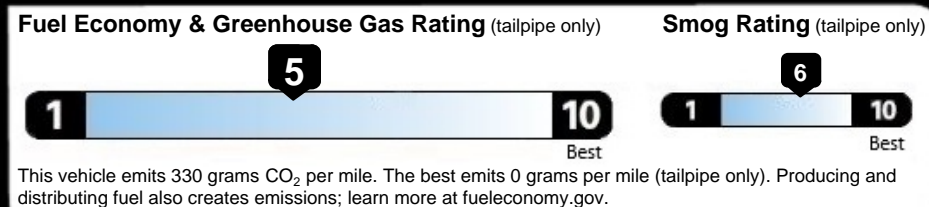

LIMITED WARRANTY/ROADSIDE ASSISTANCE

- 3 Years / 36,000 Miles Basic
- 5 Years / 60,000 Miles Powertrain
- 5 Years / Unlimited Mileage Rust Perforation
- 3 Years / 36,000 24/7 Roadside Assistance
- See Owner Info Kit & Warranty for Details

OPTIONAL EQUIPMENT AND OTHER ITEMS

Manufacturer's Suggested Retail Price	$34,995.00
Premium Paint: Deep Emerald Green Pearl	$395.00
Full Tank of Gas	INCLD
Option Package: 13 Subaru 12.1" Multimedia System w/ Navigation Wireless Charger Power Moonroof Heated Steering Wheel Rain-sensing Windshield Wipers	$2,270.00
All-Weather Floor Liners	$207.00
Splash Guards	$202.00
Rear Bumper Cover	$187.00
Rear Seatback Protector	$156.00
Cargo Sidewall Protector	$139.00
LED Upgrade	$79.00

EPA DOT Fuel Economy and Environment

Fuel Economy

27 MPG Small SUVs range from 14 to 138 MPG. The best vehicle rates 146 MPGe.

25 city **31** highway

3.7 gallons per 100 miles

Gasoline Vehicle

You spend $750 more in fuel costs over 5 years compared to the average new vehicle.

Annual fuel COST
$1,850

Actual results will vary for many reasons, including driving conditions and how you drive and maintain your vehicle. The average new vehicle gets 29 MPG and costs $8,500 to fuel over 5 years. Cost estimates are based on 15,000 miles per year at $3.30 per gallon. MPGe is miles per gallon equivalent. Vehicle emissions are a significant cause of climate change and smog.

fueleconomy.gov

Calculate personalized estimates and compare vehicles

PARTS CONTENT INFORMATION

FOR VEHICLES IN THIS CARLINE: U.S./CANADIAN PARTS CONTENT: 0% MAJOR SOURCES OF FOREIGN PARTS CONTENT: JAPAN: 85%	FOR THIS VEHICLE: FINAL ASSEMBLY POINT: OTA, GUNMA, JAPAN COUNTRY OF ORIGIN: JAPAN ENGINE: JAPAN TRANSMISSION: JAPAN

Note: Parts content does not include final assembly, distribution, or other non-parts costs.

Privacy Notice
www.subaru.com/company/privacy.html

Destination and Delivery **$1,450.00**
Total Suggested Retail Price **$40,080.00**

THIS LABEL HAS BEEN APPLIED PURSUANT TO FEDERAL LAW, DO NOT REMOVE OR ALTER PRIOR TO THE DELIVERY TO THE ULTIMATE PURCHASER.